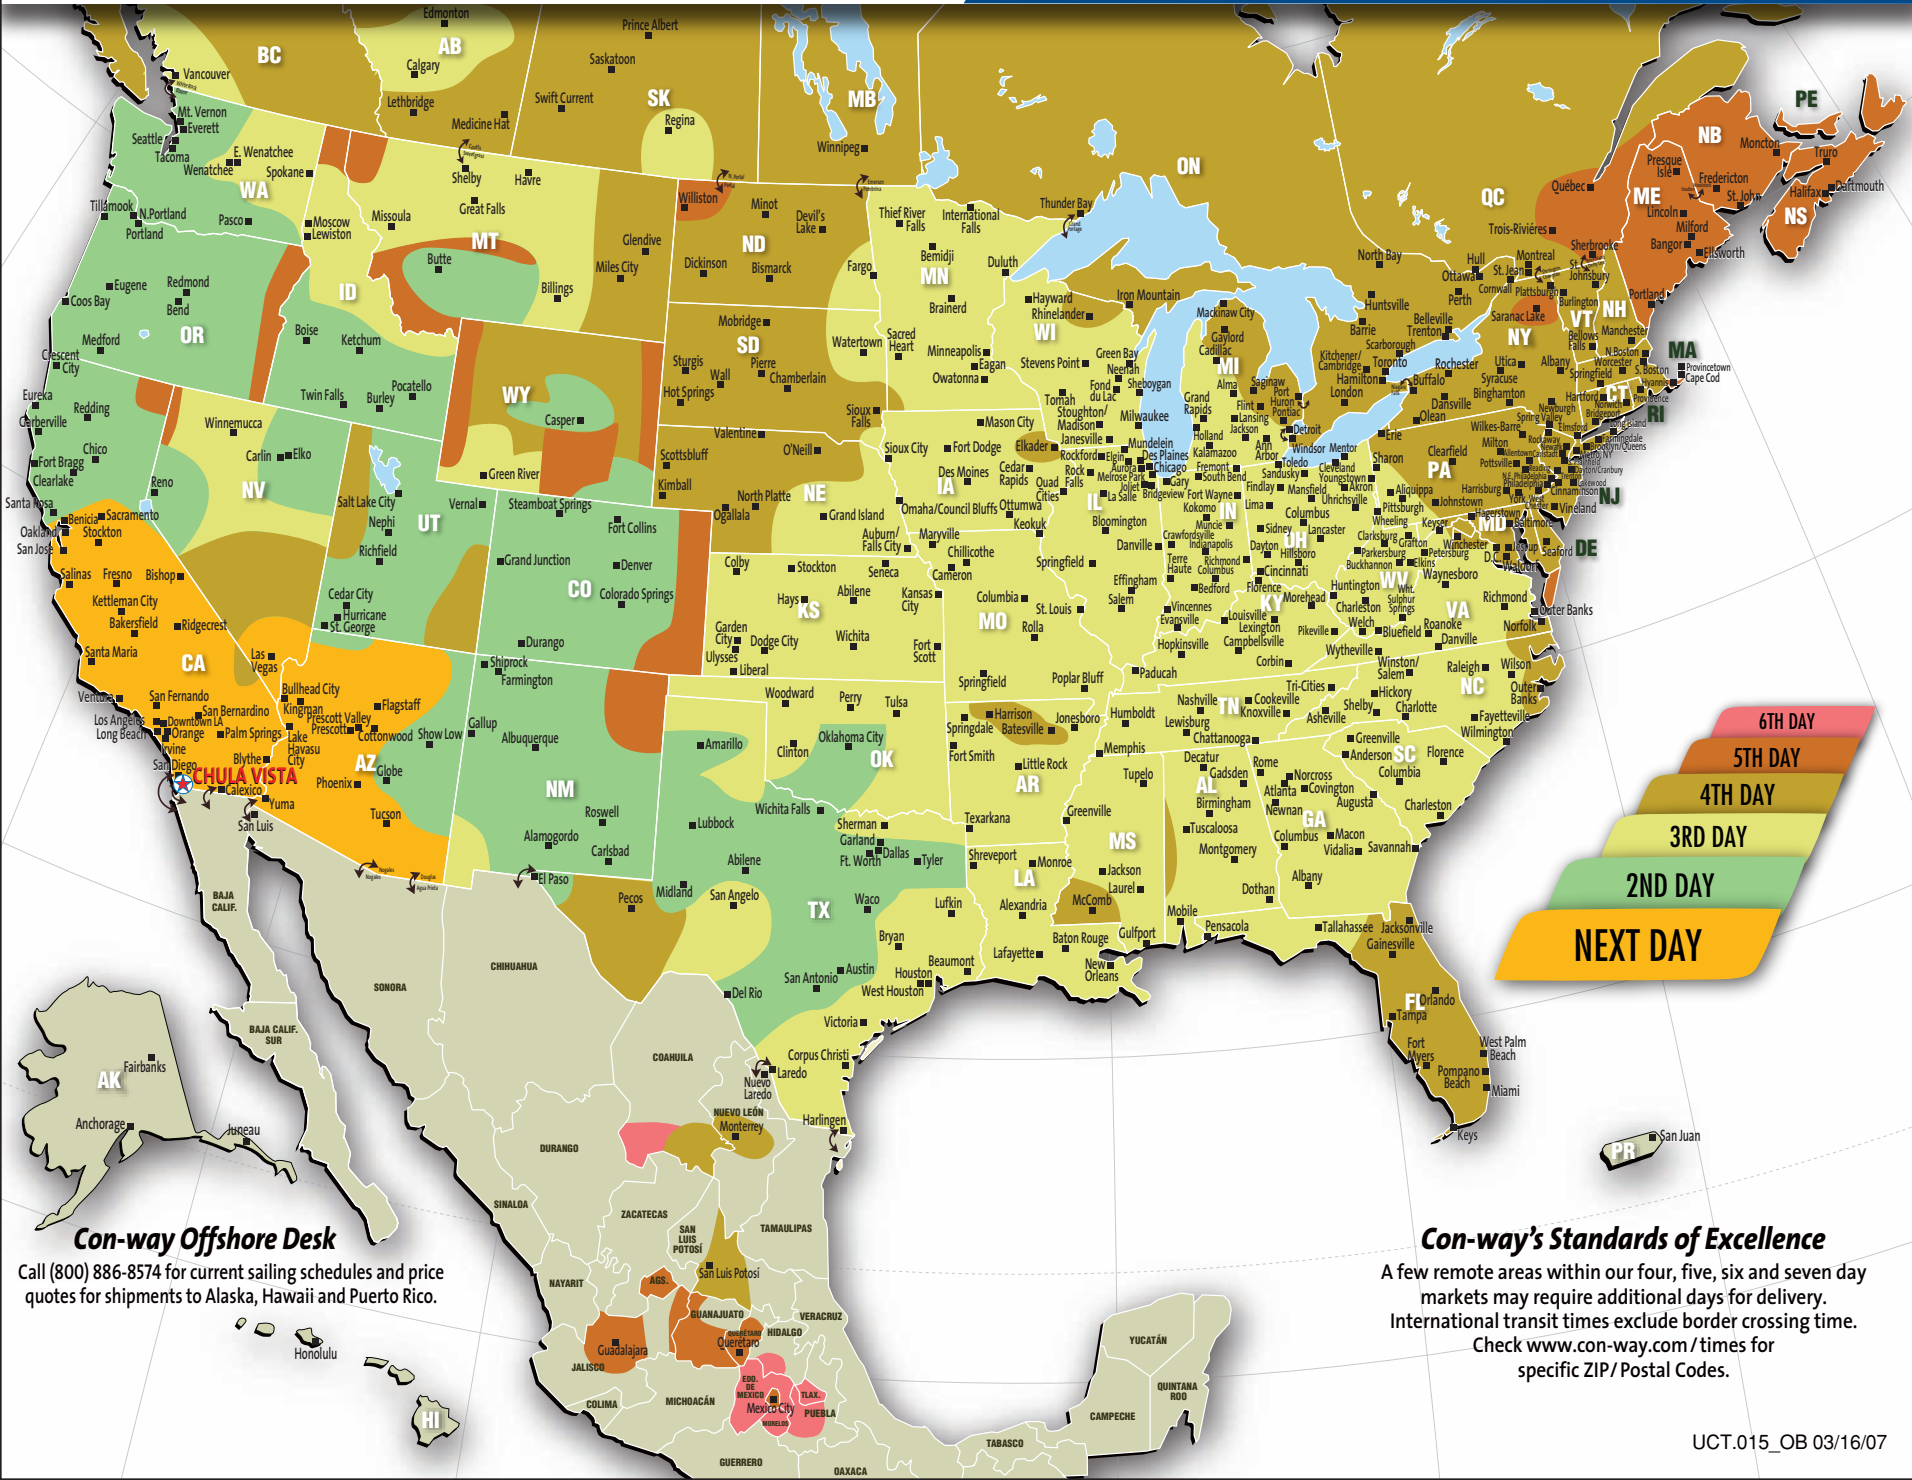

# Con-way®

FREIGHT

6TH DAY  
5TH DAY  
4TH DAY  
3RD DAY  
2ND DAY  
NEXT DAY

**Con-way Offshore Desk**

Call (800) 886-8574 for current sailing schedules and price quotes for shipments to Alaska, Hawaii and Puerto Rico.

**Con-way's Standards of Excellence**

A few remote areas within our four, five, six and seven day markets may require additional days for delivery. International transit times exclude border crossing time. Check [www.con-way.com/times](http://www.con-way.com/times) for specific ZIP/Postal Codes.